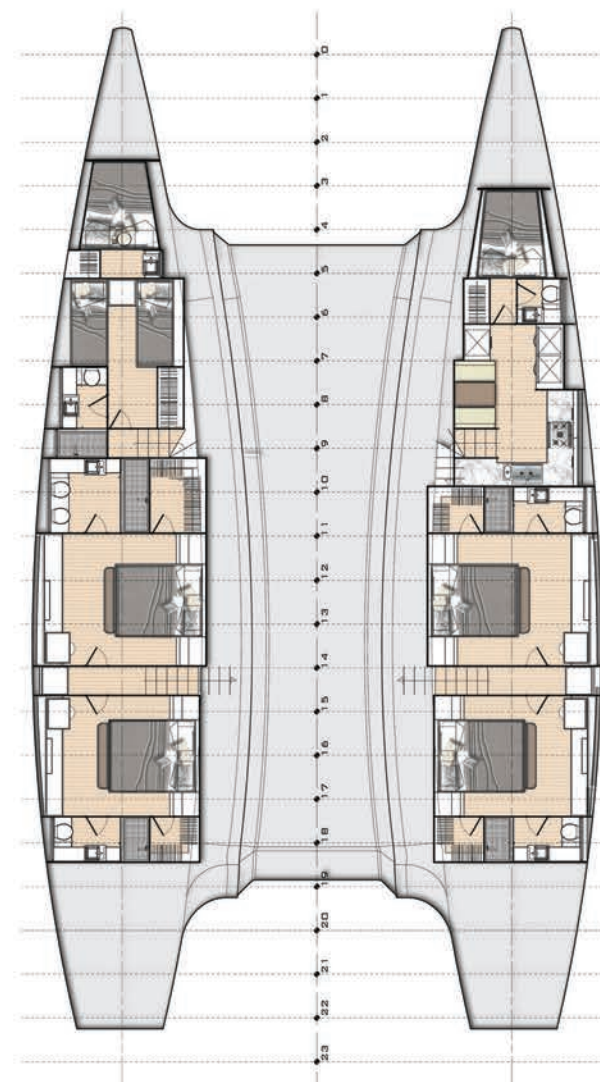

KAISERWERFT®

BARONESS-875 LAYOUTS

SUN DECK

MAIN DECK

LOWER DECK