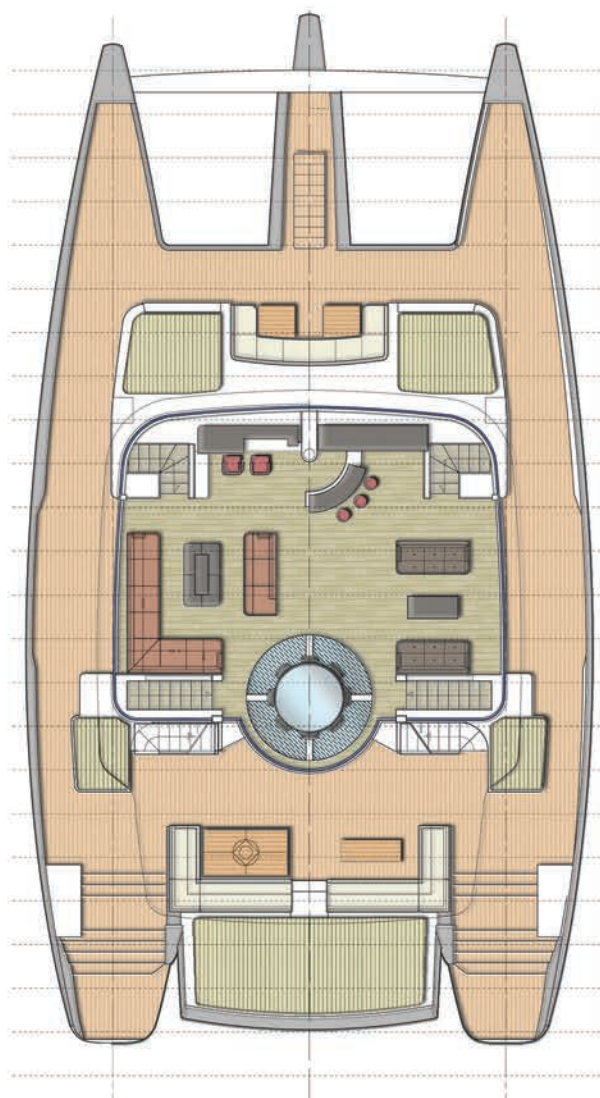

KAISERWERFT®

BARONESS-875 LAYOUTS

SUN DECK

MAIN DECK

LOWER DECK