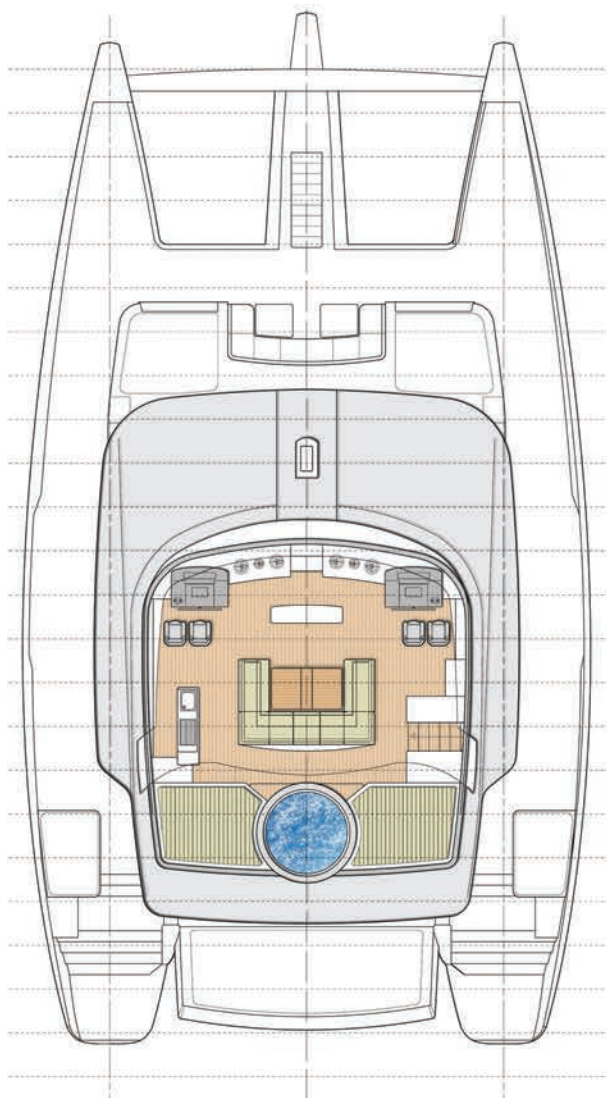

KAISERWERFT®

BARONESS-875 LAYOUTS

SUN DECK

MAIN DECK

LOWER DECK