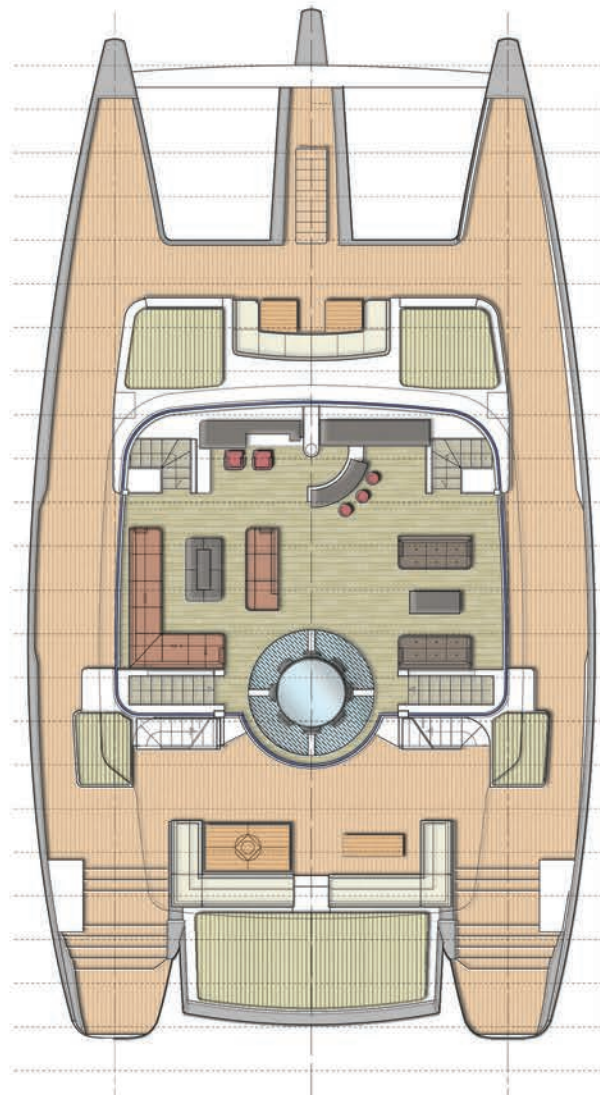

KAISERWERFT®

BARONESS-765 LAYOUTS

SUN DECK

MAIN DECK

LOWER DECK