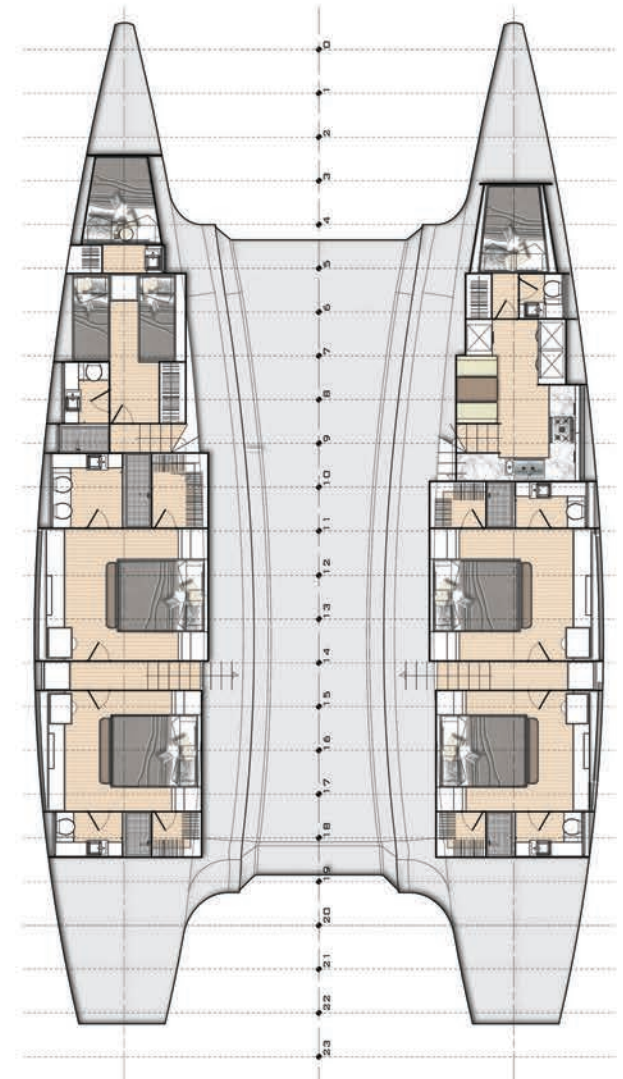

KAISERWERFT®

BARONESS-765 LAYOUTS

SUN DECK

MAIN DECK

LOWER DECK