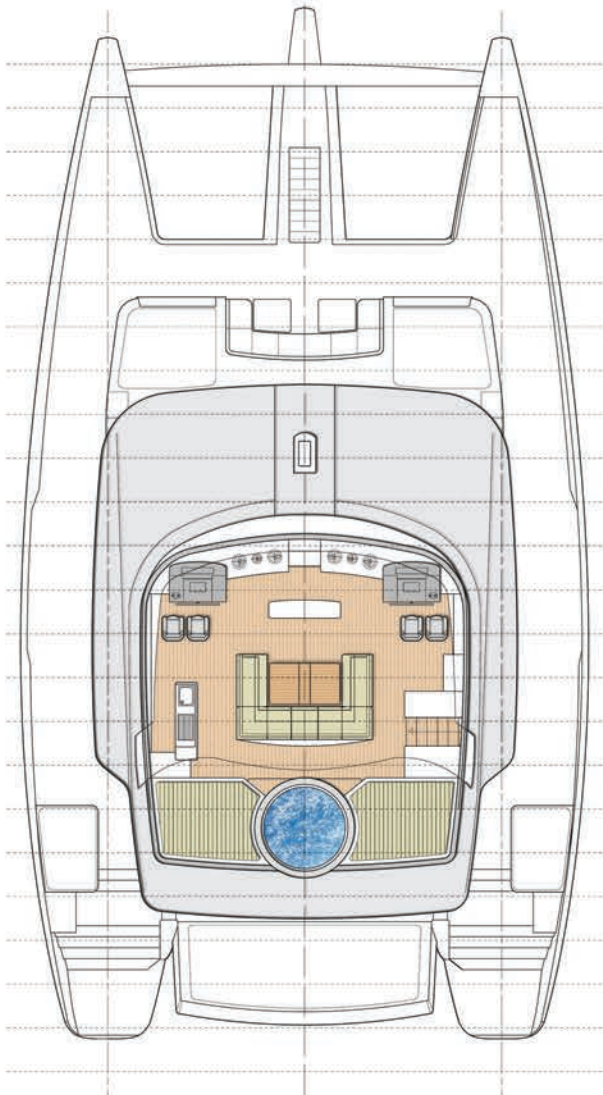

KAISERWERFT®

BARONESS-765 LAYOUTS

SUN DECK

MAIN DECK

LOWER DECK