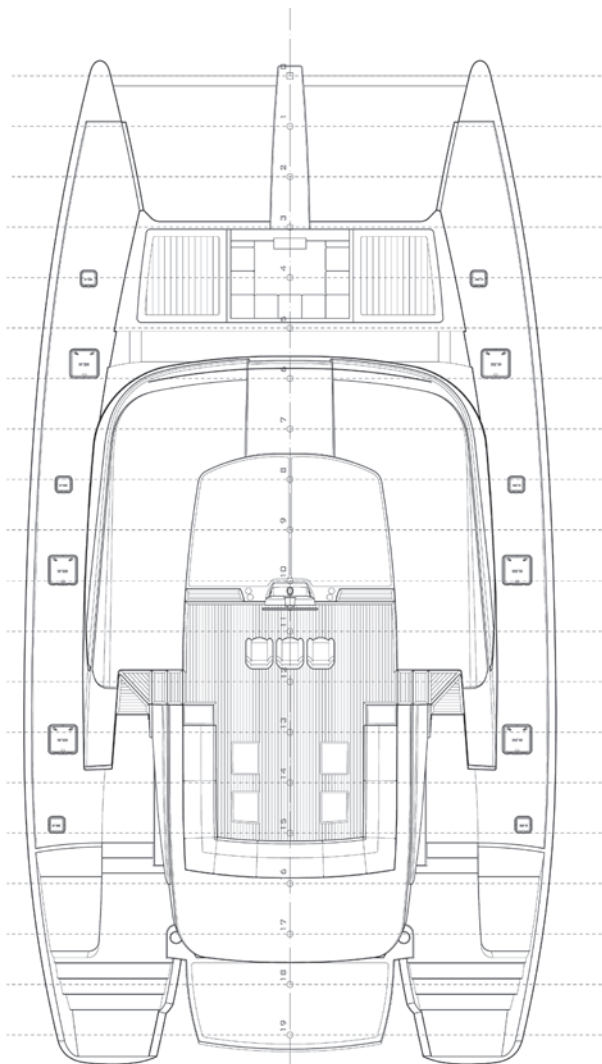

KAISERWERFT®

BARONESS-656 LAYOUTS

SUN DECK

MAIN DECK

LOWER DECK