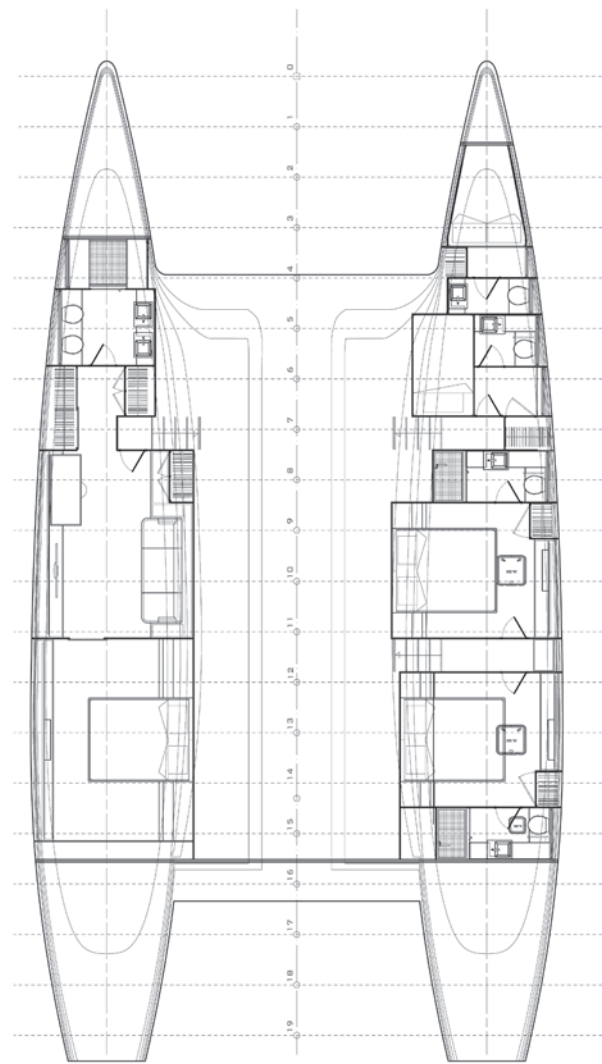

KAISERWERFT®

BARONESS-656 LAYOUTS

SUN DECK

MAIN DECK

LOWER DECK