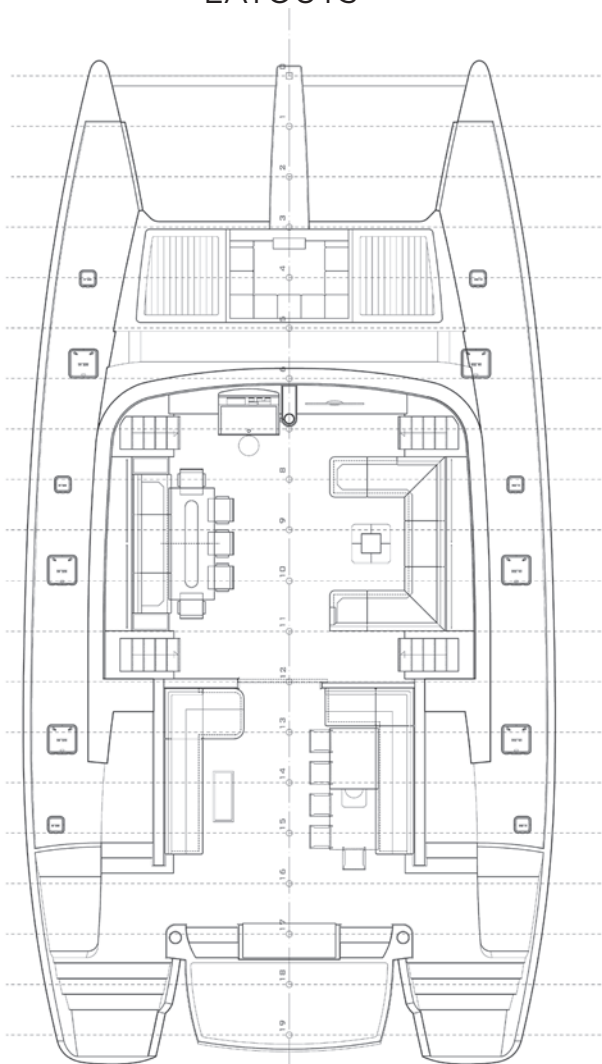

KAISERWERFT®

BARONESS-656 LAYOUTS

SUN DECK

MAIN DECK

LOWER DECK