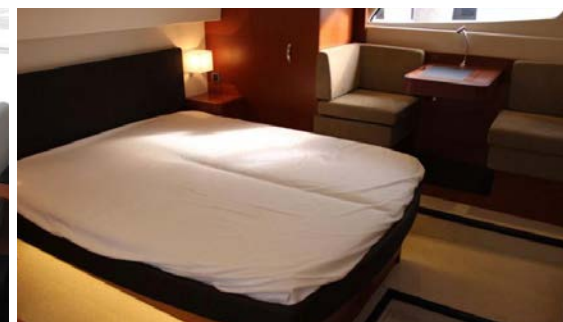

PRINCIPAL SPECIFICATIONS

Ref No	DY2014-032	LOA / Beam	15.20 m / 4.50 m
Make / Model	Prestige / 500 Flybridge	Draft	1.05 m
Boat Name	-	Cabin / Guest	3 / 6
Year	2012	Hull Material	GRP
Condition	Used	Engine	2 x Volvo Penta IPS 600 (435 HP)
Location	Turkey	Fuel Type	Diesel
Engine Hours	260 Hrs.	Price	EUR 545.000
Description	Only 260 hours on the engines 1 year engine warranty continues OPEN FOR OFFERS		