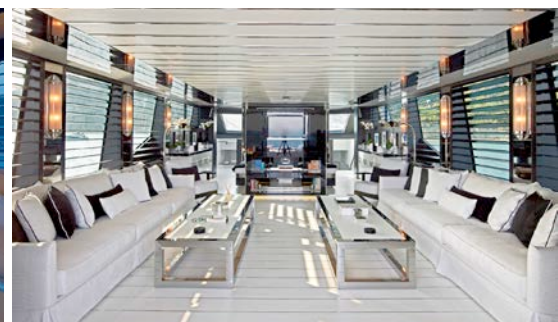

### PRINCIPAL SPECIFICATIONS

Ref No	FS-05	LOA / Beam	36.50 m / 7.30 m
Make / Model	Velvet / 36	Draft	1.80 m
Boat Name	Double Shot	Cabin / Guest	5 / 9
Year	2011	Hull Material	GRP
Condition	Used	Engine	2 X 2.278 MTU
Location	Italy	Fuel Type	Diesel
Engine Hours	170 Hrs.	Price	<b>EUR 6.300.000</b>
Description	Top condition.		