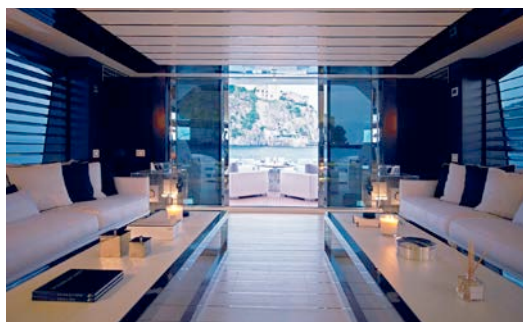

### PRINCIPAL SPECIFICATIONS

Ref No	FS-05	LOA / Beam	36.50 m / 7.30 m
Make / Model	Velvet / 36	Draft	1.80 m
Boat Name	Double Shot	Cabin / Guest	5 / 9
Year	2011	Hull Material	GRP
Condition	Used	Engine	2 X 2.278 MTU
Location	Italy	Fuel Type	Diesel
Engine Hours	170 Hrs.	Price	<b>EUR 6.300.000</b>
Description	Top condition.		