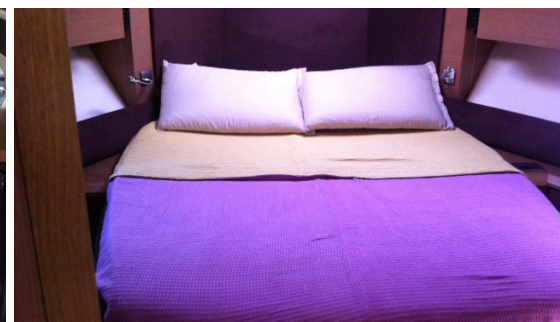

PRINCIPAL SPECIFICATIONS

Ref No	DY2014-031	LOA / Beam	15.60 m / 4.80 m
Make / Model	Atlantis / 50x4 Hard Top	Draft	1.1 m
Boat Name	-	Cabin / Guest	3 / 6
Year	2011	Hull Material	Fiberglass
Condition	New	Engine	2 x Volvo Penta IPS-600 435 HP
Location	Turkey	Fuel Type	Diesel
Engine Hours	350 Hrs.	Price	EUR 425.000
Description	Electric Hard Top & Crystal Glass Cockpit Door		