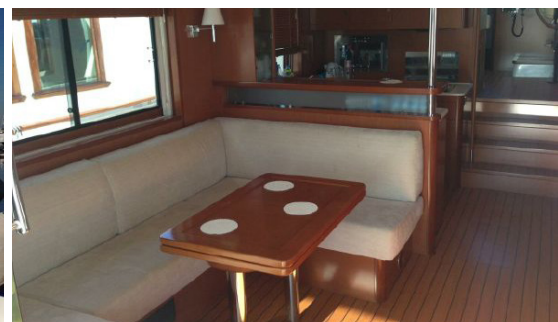

PRINCIPAL SPECIFICATIONS

Ref No	DY2014-029	LOA / Beam	17.00 m / 4.90 m
Make / Model	Beneteau / Swift Trawler 52	Draft	1.30 m
Boat Name	-	Cabin / Guest	3 / 6-7
Year	2009	Hull Material	
Condition	Used	Engine	2 x Volvo Penta D9-575 HP
Location	Turkey	Fuel Type	Diesel
Engine Hours	495 Hrs.	Price	EUR 535.000
Description	Strong cruising capabilities Many extras and in good condition PRICE REDUCED TO SELL		